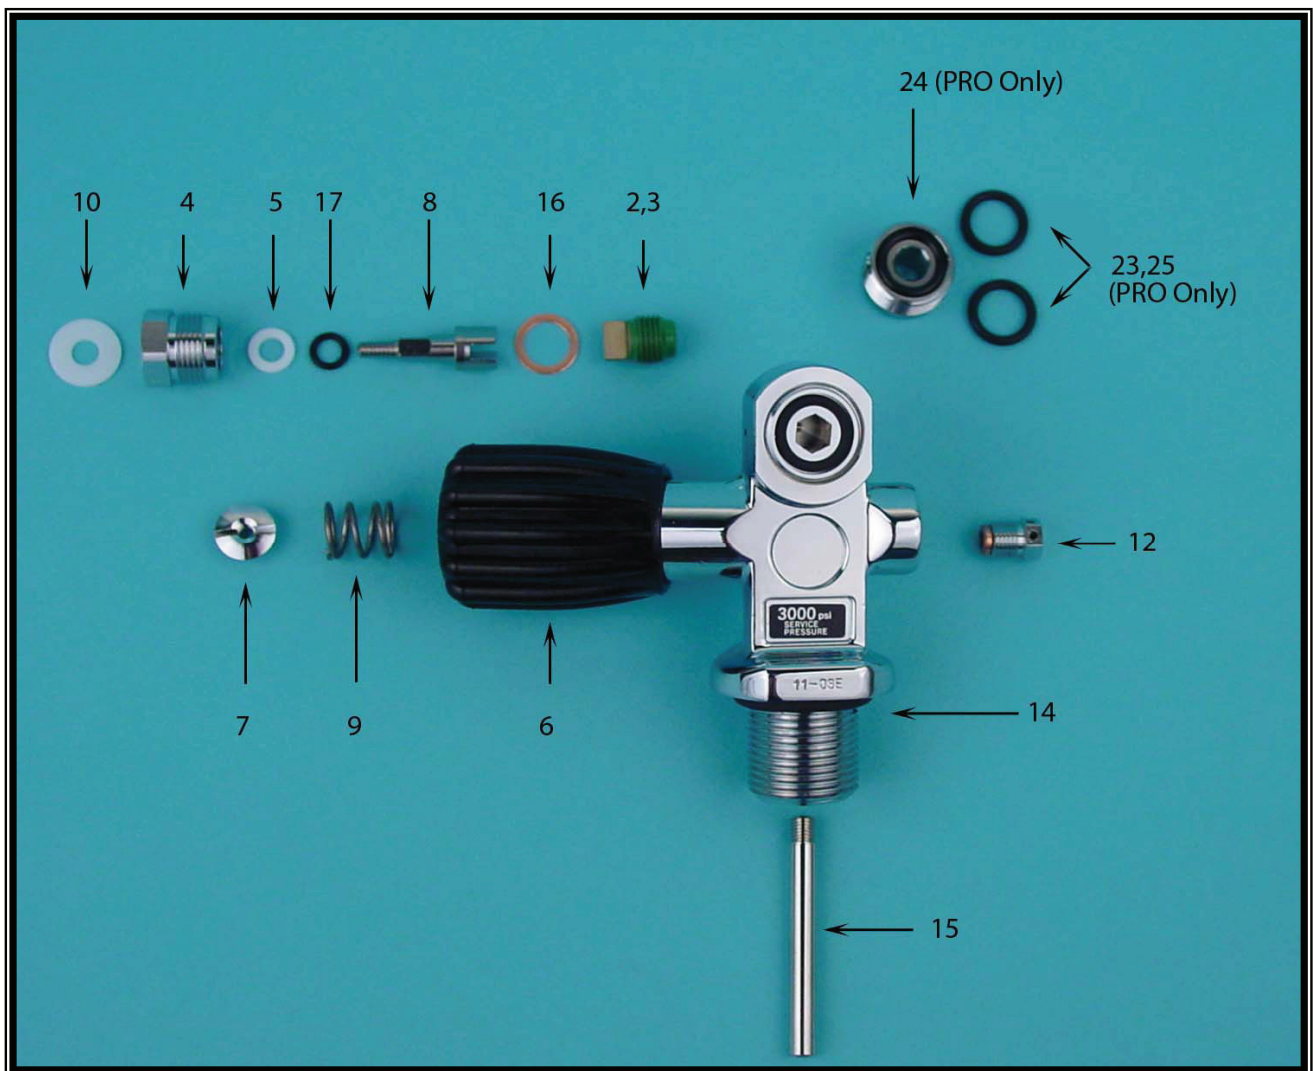

EXPLODED VIEW

THERMO K

FOR 5251 SERIES

See Parts Index for Part Numbers

**See additional warnings and instructions at end of catalogue!*

EXPLODED VIEW

THERMO PRO, THERMO DIN

FOR 5264, 5284 & 5654 SERIES